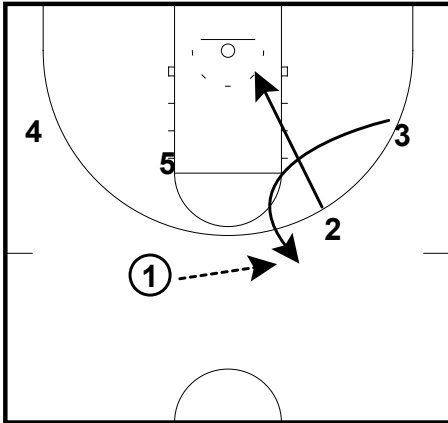

Osterman's -Play of the Day

Adams State
OFFENSIVE SETS

2 back doors 3 curls thru for the pass

Adams State
OFFENSIVE SETS

5 back screens for the 1

Adams State
OFFENSIVE SETS

If nothing is there 3 reverses to the 4 and 5 comes out to set an on-ball screen for the 4