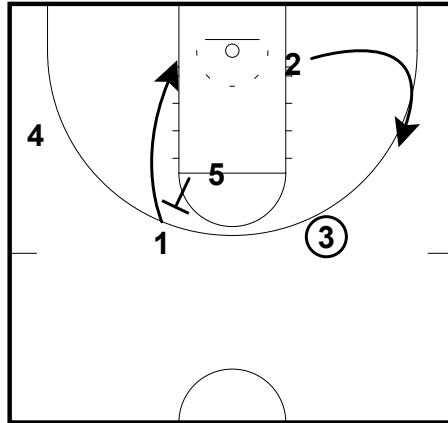

Osterman's -Play of the Day

Adams State
OFFENSIVE SETS

2 back doors 3 curls thru for the pass

Adams State
OFFENSIVE SETS

5 back screens for the 1

Adams State
OFFENSIVE SETS

If nothing is there 3 reverses to the 4 and 5 comes out to set an on-ball screen for the 4