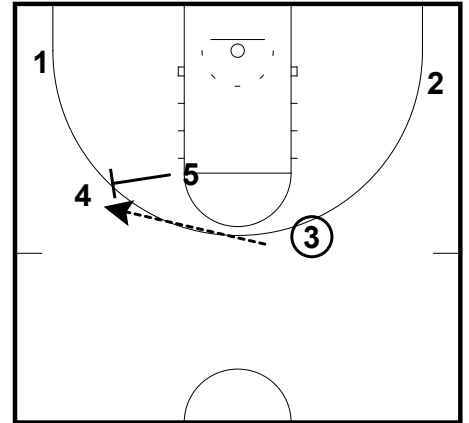

Osterman's -Play of the Day

Adams State
OFFENSIVE SETS

2 back doors 3 curls thru for the pass

Adams State
OFFENSIVE SETS

5 back screens for the 1

Adams State
OFFENSIVE SETS

If nothing is there 3 reverses to the 4 and 5 comes out to set an on-ball screen for the 4