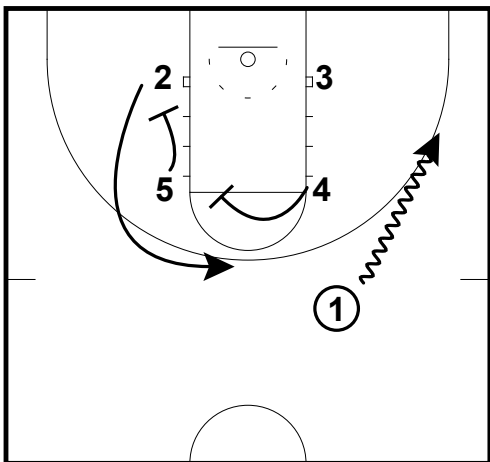

Osterman's -Play of the Day

DOUBLE CIRCLE
OFFENSIVE SETS

1 dribbles to the wing 5 and 4 set a staggered double for the 1

DOUBLE CIRCLE
OFFENSIVE SETS

5 and 4 turn and screen for the 3

DOUBLE CIRCLE
OFFENSIVE SETS

1 hits the 3 4 and 5 set double baseline screen for the 2

DOUBLE CIRCLE
OFFENSIVE SETS

3 hits the 2 5 posts-up 4 flashes high