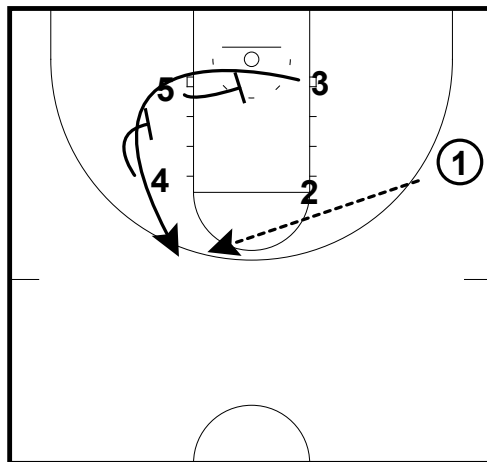

Osterman's -Play of the Day

DOUBLE CIRCLE
OFFENSIVE SETS

1 dribbles to the wing 5 and 4 set a staggered double for the 1

DOUBLE CIRCLE
OFFENSIVE SETS

5 and 4 turn and screen for the 3

DOUBLE CIRCLE
OFFENSIVE SETS

1 hits the 3 4 and 5 set double baseline screen for the 2

DOUBLE CIRCLE
OFFENSIVE SETS

3 hits the 2 5 posts-up 4 flashes high