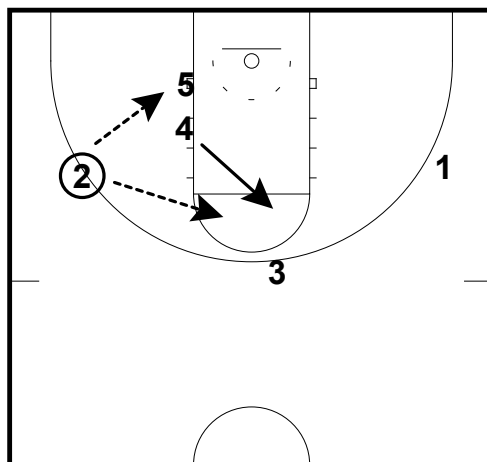

Osterman's -Play of the Day

DOUBLE CIRCLE
OFFENSIVE SETS

1 dribbles to the wing 5 and 4 set a staggered double for the 1

DOUBLE CIRCLE
OFFENSIVE SETS

5 and 4 turn and screen for the 3

DOUBLE CIRCLE
OFFENSIVE SETS

1 hits the 3 4 and 5 set double baseline screen for the 2

DOUBLE CIRCLE
OFFENSIVE SETS

3 hits the 2 5 posts-up 4 flashes high