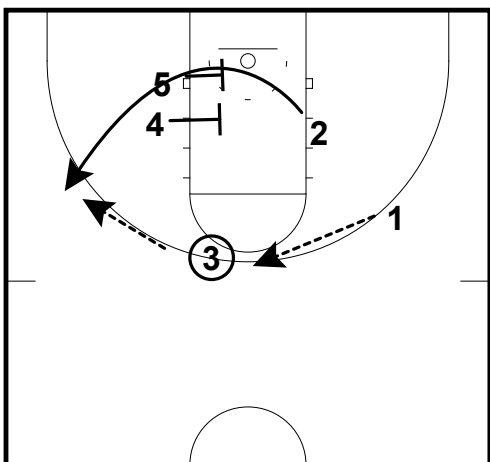

Osterman's -Play of the Day

DOUBLE CIRCLE
OFFENSIVE SETS

1 dribbles to the wing 5 and 4 set a staggered double for the 1

DOUBLE CIRCLE
OFFENSIVE SETS

5 and 4 turn and screen for the 3

DOUBLE CIRCLE
OFFENSIVE SETS

1 hits the 3 4 and 5 set double baseline screen for the 2

DOUBLE CIRCLE
OFFENSIVE SETS

3 hits the 2 5 posts-up 4 flashes high