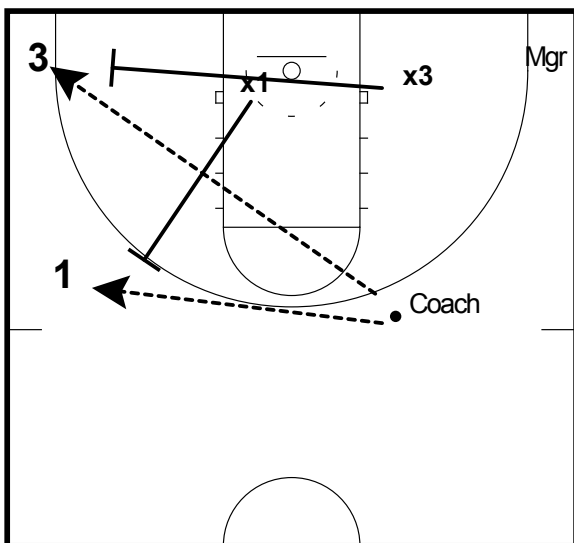

Gator Help / Weakside Exchange  
DRILL

Coach yells "exchange" ... 1 & 3 move  
x1 leaves space & x3 shoot the gap  
Repeat the call a few times

Gator Help / Weakside Exchange  
DRILL

Coach will pass to Manager who will attack baseline  
x3 must meet him, x1 drops  
Manager passes back to Coach, who has choice - swing/skip  
x1 & x3 can play straight or "X" out

Gator Help / Weakside Exchange  
DRILL

Play live 2 on 2  
MUST force tough 2's ... NO open 3's or layups