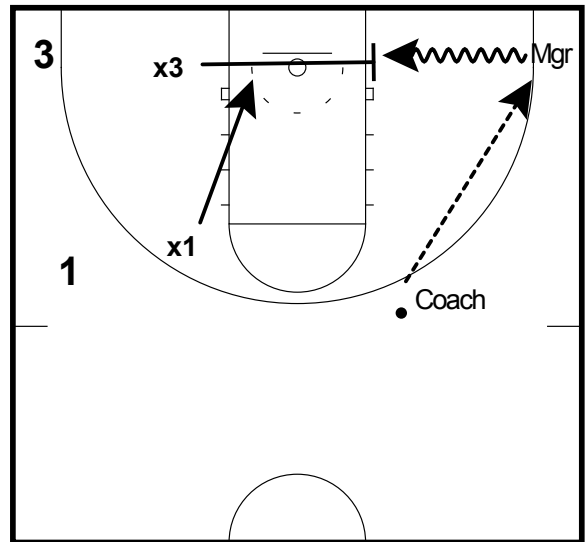

Gator Help / Weakside Exchange  
DRILL

Coach yells "exchange" ... 1 & 3 move  
x1 leaves space & x3 shoot the gap  
Repeat the call a few times

Gator Help / Weakside Exchange  
DRILL

Coach will pass to Manager who will attack baseline  
x3 must meet him, x1 drops  
Manager passes back to Coach, who has choice - swing/skip  
x1 & x3 can play straight or "X" out

Gator Help / Weakside Exchange  
DRILL

Play live 2 on 2  
MUST force tough 2's ... NO open 3's or layups