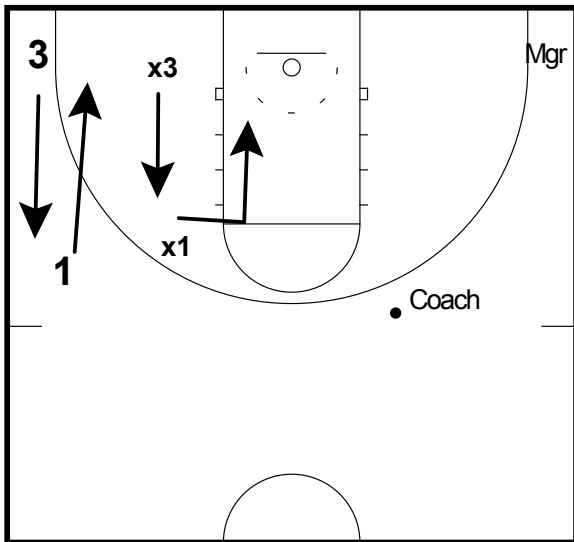

Gator Help / Weakside Exchange  
DRILL

Coach yells "exchange" ... 1 & 3 move  
x1 leaves space & x3 shoot the gap  
Repeat the call a few times

Gator Help / Weakside Exchange  
DRILL

Coach will pass to Manager who will attack baseline  
x3 must meet him, x1 drops  
Manager passes back to Coach, who has choice - swing/skip  
x1 & x3 can play straight or "X" out

Gator Help / Weakside Exchange  
DRILL

Play live 2 on 2  
MUST force tough 2's ... NO open 3's or layups