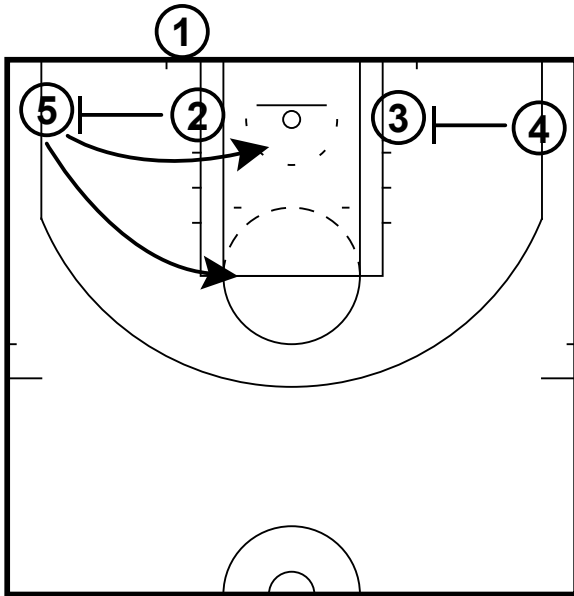

4 Flat
BLOB's

4 Flat
BLOB's

- 2 Will Set a Back Screen for 5 to receive lob or get ball at elbow
- 4 Sets an In-Screen for 3
- 1 Will Look for 5 on entry

- 1 Will Receive Down Screen from 2 or 4 on entry