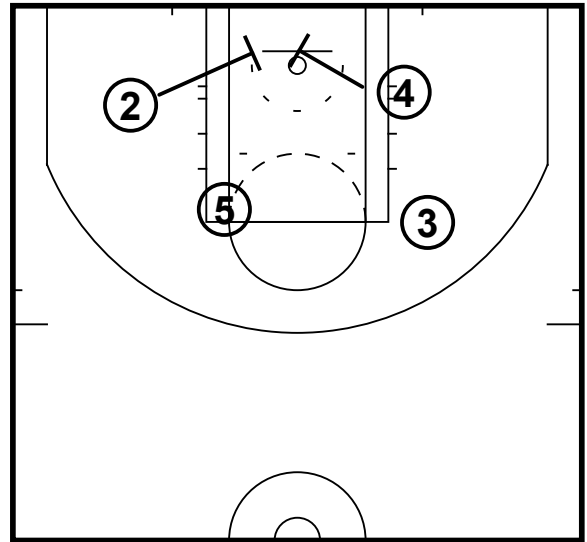

4 Flat
BLOB's

4 Flat
BLOB's

- 2 Will Set a Back Screen for 5 to receive lob or get ball at elbow
- 4 Sets an In-Screen for 3
- 1 Will Look for 5 on entry

- 1 Will Receive Down Screen from 2 or 4 on entry