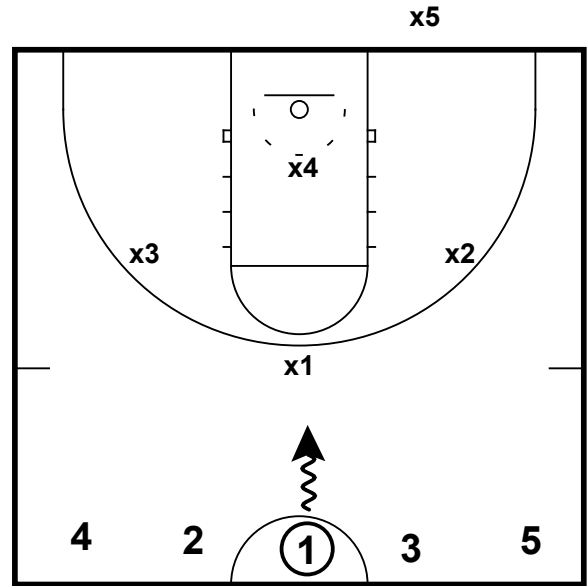

Van Gundy Drill
DRILL

Van Gundy Drill
DRILL

Initial Set Up

- Set clock at :12
- Play for time or number of possessions
- x5 is out of bounds (can be a guard or post)

- Offensive team looks to score vs 4 defenders
- Miss or Make the defensive team will look to attack, with x5 joining in