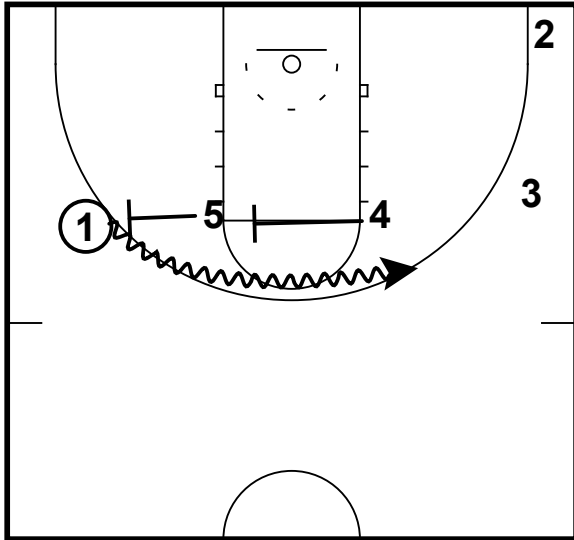

Osterman's -Play of the Day

Double On Ball-Flare
QUICK HITTER

1 comes off the double on ball (5 sets the first on ball)

Double On Ball-Flare
QUICK HITTER

5 sets on ball and sets a flare screen for the 4