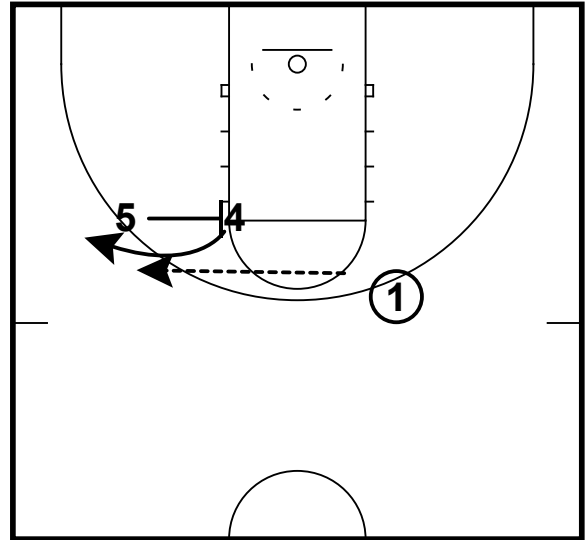

Osterman's -Play of the Day

Double On Ball-Flare
QUICK HITTER

1 comes off the double on ball (5 sets the first on ball)

Double On Ball-Flare
QUICK HITTER

5 sets on ball and sets a flare screen for the 4