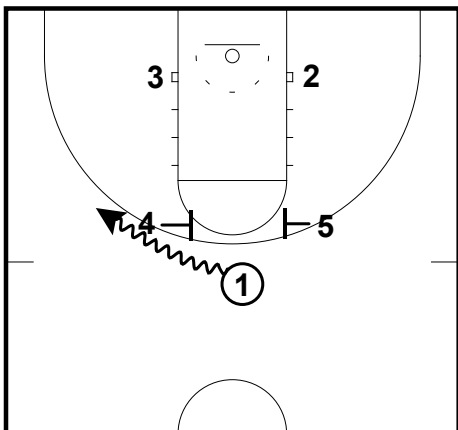

Osterman's -Play of the Day

BOX
OFFENSIVE SETS

1 can go off either screener

BOX
OFFENSIVE SETS

As 1 is coming off the On-ball, 3 is setting a back screen for the 5

BOX
OFFENSIVE SETS

If 1 see the defender chasing the screener, she is going to the hole

BOX
OFFENSIVE SETS

ALSO: If 1 keeps the ball, 2 will run her man off the 4 setting a back screen near the top of the key