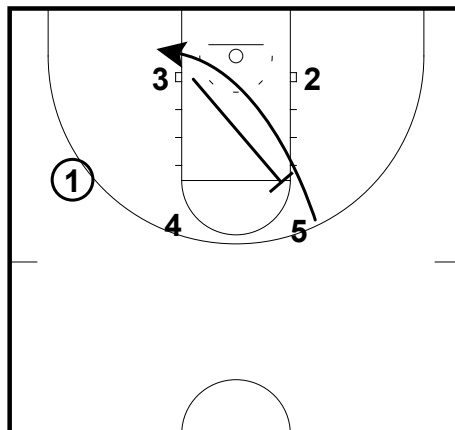

Osterman's -Play of the Day

BOX
OFFENSIVE SETS

1 can go off either screener

BOX
OFFENSIVE SETS

As 1 is coming off the On-ball, 3 is setting a back screen for the 5

BOX
OFFENSIVE SETS

If 1 see the defender chasing the screener, she is going to the hole

BOX
OFFENSIVE SETS

ALSO: If 1 keeps the ball, 2 will run her man off the 4 setting a back screen near the top of the key