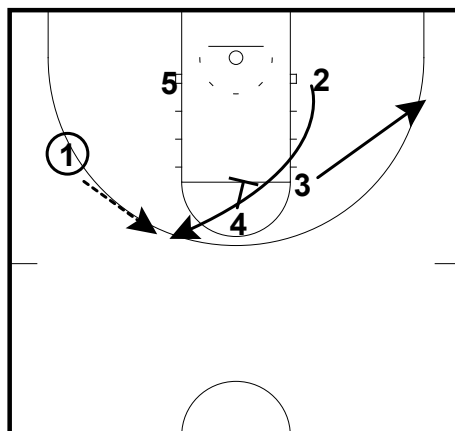

Osterman's -Play of the Day

BOX
OFFENSIVE SETS

1 can go off either screener

BOX
OFFENSIVE SETS

As 1 is coming off the On-ball, 3 is setting a back screen for the 5

BOX
OFFENSIVE SETS

If 1 see the defender chasing the screener, she is going to the hole

BOX
OFFENSIVE SETS

ALSO: If 1 keeps the ball, 2 will run her man off the 4 setting a back screen near the top of the key