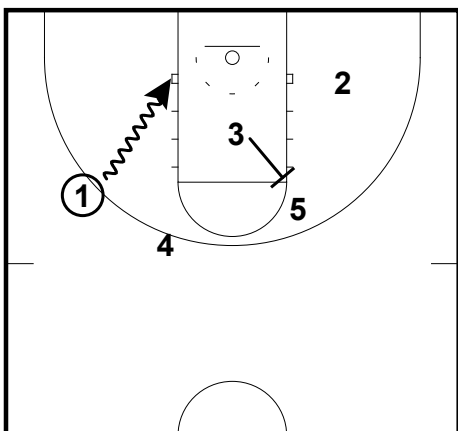

Osterman's -Play of the Day

BOX
OFFENSIVE SETS

1 can go off either screener

BOX
OFFENSIVE SETS

As 1 is coming off the On-ball, 3 is setting a back screen for the 5

BOX
OFFENSIVE SETS

If 1 see the defender chasing the screener, she is going to the hole

BOX
OFFENSIVE SETS

ALSO: If 1 keeps the ball, 2 will run her man off the 4 setting a back screen near the top of the key