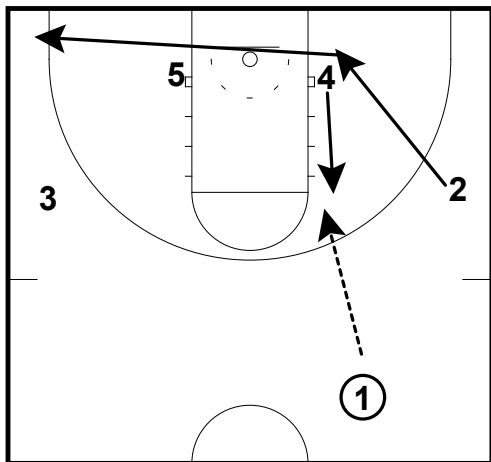

Osterman's -Play of the Day

ISO ELBOW
OFFENSIVE SETS

ballside wing clears opposite corner

ISO ELBOW
OFFENSIVE SETS

Ptg stays away and hi / 2 man game if 4 can't go 1 v 1 right away