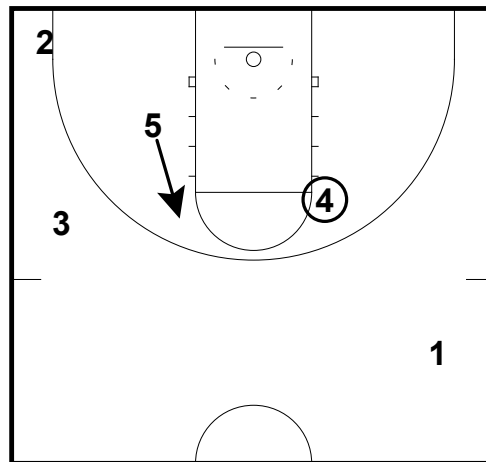

Osterman's -Play of the Day

ISO ELBOW
OFFENSIVE SETS

ballside wing clears opposite corner

ISO ELBOW
OFFENSIVE SETS

Ptg stays away and hi / 2 man game if 4 can't go 1 v 1 right away